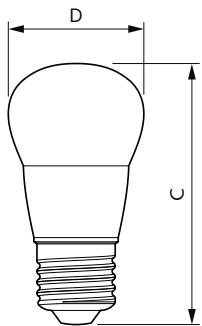

Application Conditions	
can it be used in closed luminaires	No

Product Data	
Order product name	Corepro Lustre ND 5-40W E27 827 P45 FR

Full product name	Corepro Lustre ND 5-40W E27 827 P45 FR
Full product code	871951431262300
Order code	31262300
Material Nr. (12NC)	929002969402
Net Weight (Piece)	0.026 kg
EAN/UPC - Product/Case	8719514312623
Numerator - Packs per outer box	10
EAN/UPC - Case	8719514312630

Dimensional drawing

Product	D	C
Corepro Lustre ND 5-40W E27 827 P45 FR	45 mm	88 mm

Photometric data

General uniform lighting - Corepro Lustre ND 5-40W E27 827 P45 FR

Light Distribution Diagram - Corepro Lustre ND 5-40W E27 827 P45 FR