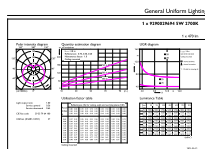

Dimensional drawing

Product	D	C
Corepro Lustre ND 5-40W E27 827 P45 FR	45 mm	88 mm

Photometric data

General uniform lighting - Corepro Lustre ND 5-40W E27 827 P45 FR

Light Distribution Diagram - Corepro Lustre ND 5-40W E27 827 P45 FR