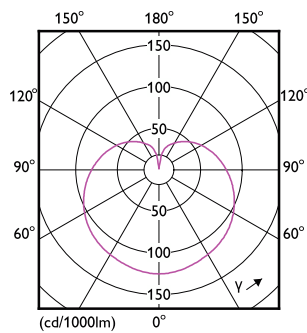

Product data

General Information	
Cap-Base	E27
Nominal lifetime	15,000 hour(s)
Switching Cycle	50,000
Lighting Technology	LED
Flux measurement reference	Sphere
Light Technical	
Color Code	827 [CCT of 2700K]
Luminous Flux	470 lm
Color Designation	Warm White (WW)
Luminous Efficacy (rated) (Nom)	94.00 lm/W
Correlated Color Temperature (Nom)	2700 K
Color Consistency	<6
Color rendering index (CRI)	80
LLMF At End Of Nominal Lifetime (Nom)	70 %
Flickering value (PstLM) - Flickering value as per EN 61000-3-3	1
Stroboscopic effect visibility measure (SVM)	0.4
Photobiological safety according to EN 62471	RG1

Application Conditions	
can it be used in closed luminaires	No

Product Data	
Order product name	Corepro Lustre ND 5-40W E27 827 P45 FR

Full product name	Corepro Lustre ND 5-40W E27 827 P45 FR
Full product code	871951431262300
Order code	31262300
Material Nr. (12NC)	929002969402
Net Weight (Piece)	0.026 kg
EAN/UPC - Product/Case	8719514312623
Numerator - Packs per outer box	10
EAN/UPC - Case	8719514312630

Dimensional drawing

Product	D	C
Corepro Lustre ND 5-40W E27 827 P45 FR	45 mm	88 mm

Photometric data

General uniform lighting - Corepro Lustre ND 5-40W E27 827 P45 FR

Light Distribution Diagram - Corepro Lustre ND 5-40W E27 827 P45 FR