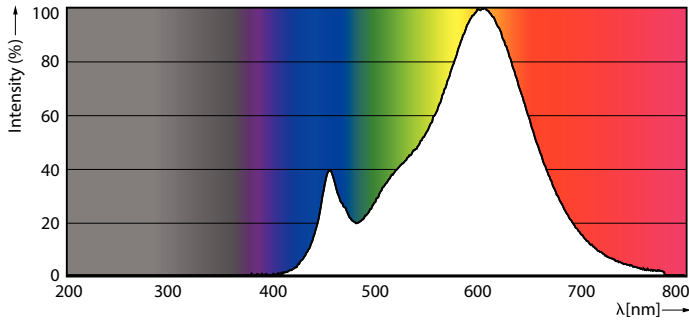

CorePro Plastic LEDcandles & lusters

Photometric data

Spectral Power Distribution Colour - Corepro Lustre ND 5-40W E27 827 P45 FR