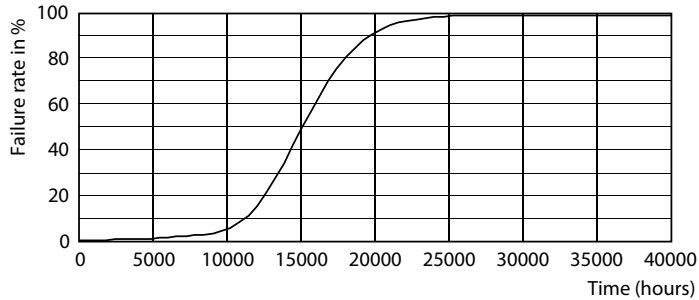

Lifetime

Life Expectancy Diagram