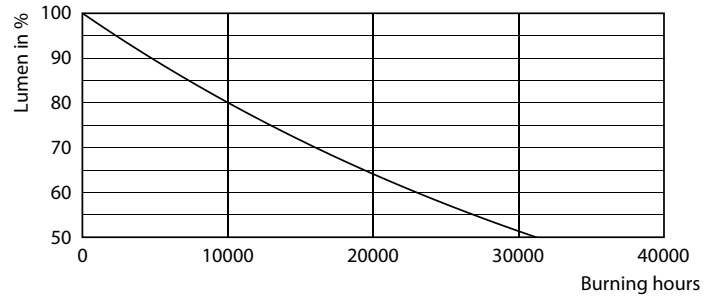

Product data

General Information	
Cap-Base	E27
Nominal lifetime	15,000 hour(s)
Switching Cycle	50,000
Lighting Technology	LED
Flux measurement reference	Sphere
Light Technical	
Color Code	827 [CCT of 2700K]
Luminous Flux	470 lm
Color Designation	Warm White (WW)
Luminous Efficacy (rated) (Nom)	94.00 lm/W
Correlated Color Temperature (Nom)	2700 K
Color Consistency	<6
Color rendering index (CRI)	80
LLMF At End Of Nominal Lifetime (Nom)	70 %
Flickering value (PstLM) - Flickering value as per EN 61000-3-3	1
Stroboscopic effect visibility measure (SVM)	0.4
Photobiological safety according to EN 62471	RG1

CorePro Plastic LEDcandles & lusters

Photometric data

Spectral Power Distribution Colour - Corepro Lustre ND 5-40W E27 827 P45 FR

Lifetime

Life Expectancy Diagram

Lumen Maintenance Diagram - Corepro Lustre ND 5-40W E27 827 P45 FR